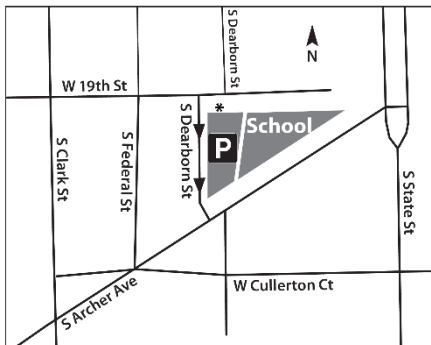

☐ Worship With Us

Meeting Times

Sunday Service.....10:00 A.M.

Sunday School See inside page, right

Meeting at Perspectives School

1930 S. Archer Ave. Chicago, IL 60616

School parking lot is accessible only from West 19th St. Parking is limited to 23 marked spots.